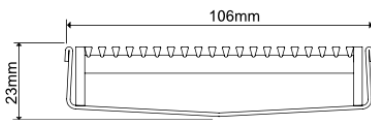

**Grate Style** AR

**Category** Made-to-Length

**Channel Material** Stainless Steel

**Steel Grade** 316

**Made to Length** minimum order charge of 800mm applies

### SPECIFICATIONS + DIMENSIONS

<b>Channel Width</b>	106mm
<b>Channel Depth</b>	23mm
<b>Length(s)</b>	As Required
<b>Outlet Size</b>	DN40, DN50, DN65, DN80, DN100

Grates longer than 1500mm supplied in sections. Tile Inserts longer than 1200mm supplied in sections. Channels over 3000mm supplied in sections with joiner. +/-2mm tolerance on dimensions.