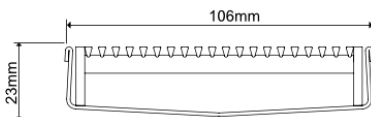

**Grate Style** AR

**Category** Made-to-Length

**Channel Material** Stainless Steel

**Steel Grade** 316

**Made to Length minimum order charge of 800mm applies**

### SPECIFICATIONS + DIMENSIONS

<b>Channel Width</b>	106mm
<b>Channel Depth</b>	23mm
<b>Length(s)</b>	As Required
<b>Outlet Size</b>	DN40, DN50, DN65, DN80, DN100

Grates longer than 1500mm supplied in sections. Tile Inserts longer than 1200mm supplied in sections. Channels over 3000mm supplied in sections with joiner. +/-2mm tolerance on dimensions.