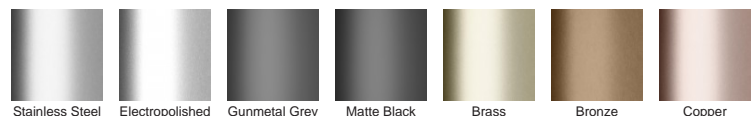

## Linear Drain

The 100AR is the original premium architectural grate featuring a 2mm wire/2.5mm gap.

Manufactured from 316 marine grade stainless steel this drainage is made to specified length with specified outlet position

**Grate Style** AR

**Category** Made-to-Length

**Channel Material** Stainless Steel

**Steel Grade** 316

**Made to Length minimum order charge of 800mm applies**

### STORMTECH COLOUR FINISHES

Electroplate finishes subject to natural variation with time and local environment. Factors such as pools/surf beaches may require electropolishing. Contact us for suitability.