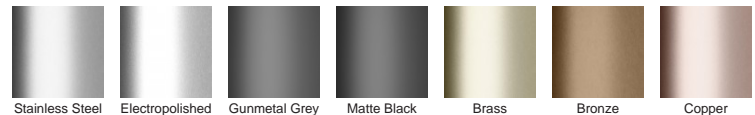

## Linear Drain

The 100AR is the original premium architectural grate featuring a 2mm wire/2.5mm gap.

Manufactured from 316 marine grade stainless steel this drainage is made to specified length with specified outlet position

**Grate Style** AR

**Category** Made-to-Length

**Channel Material** Stainless Steel

**Steel Grade** 316

**Made to Length** minimum order charge of 800mm applies

### STORMTECH COLOUR FINISHES

Electroplate finishes subject to natural variation with time and local environment. Factors such as pools/surf beaches may require electropolishing. Contact us for suitability.