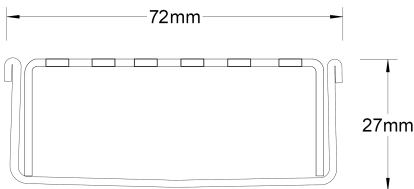

Stormtech Modular Kits are supplied with grate and oversized channel to be cut down on site. One piece channel comes with pre punched spigot with outlet extender (kits up to 2000mm long). Oversized channel enables choice of outlet positions: centre, end or wherever preferred. Kits over 2000mm long and kits requiring multiple outlets are supplied with outlet on joiner plate. All kits are supplied with 2x clip-on end caps.

**Refer to AS3500 for outlet pipe sizes specific to your installation. (Grate/Channel Lengths Provided) 900mm/...**

**Code** 65PSi25

**Range** 65

**Grate Style** PS

**Category** Modular Kits

**Channel Material** Stainless Steel

**Steel Grade** 316

Grates longer than 1500mm supplied in sections. Tile Inserts longer than 1200mm supplied in sections. Channels over 3000mm supplied in sections with joiner. +/-2mm tolerance on dimensions.

### SPECIFICATIONS + DIMENSIONS

<b>Channel Width</b>	72mm
<b>Channel Depth</b>	27mm
<b>Length(s)</b>	900mm 1000mm 1200mm 1500mm 1800mm 1900mm 2000mm
<b>Outlet Size</b>	DN50