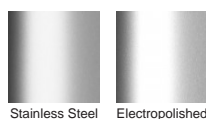

**Steel Grade** 316

Grates longer than 1500mm supplied in sections. Tile Inserts longer than 1200mm supplied in sections. Channels over 3000mm supplied in sections with joiner. +/-2mm tolerance on dimensions.

### STORMTECH COLOUR FINISHES

Electroplate finishes subject to natural variation with time and local environment. Factors such as pools/surf beaches may require electropolishing. Contact us for suitability.