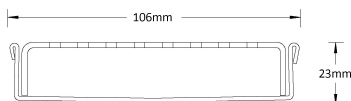

Stormtech Modular Kits are supplied with grate and oversized channel to be cut down on site. One piece channel comes with pre punched spigot with outlet extender (kits up to 2000mm long). Oversized channel enables choice of outlet positions: centre, end or wherever preferred. Kits over 2000mm long and kits requiring multiple outlets are supplied with outlet on joiner plate. All kits are supplied with 2x clip-on end caps.

Steel Grade 316

SPECIFICATIONS + DIMENSIONS

Channel Width	106mm
Channel Depth	23mm
Length(s)	1000mm 1200mm 1500mm 1800mm 1900mm 2000mm
Outlet Size	DN50, DN80, DN100

STORMTECH COLOUR FINISHES

Electroplate finishes subject to natural variation with time and local environment. Factors such as pools/surf beaches may require electropolishing. Contact us for suitability.

Grates longer than 1500mm supplied in sections. Tile Inserts longer than 1200mm supplied in sections. Channels over 3000mm supplied in sections with joiner. +/-2mm tolerance on dimensions.

Copyright © Stormtech Pty Ltd. Patent 733361. Drawings not to scale, please use dimensions shown. Downloaded 12/06/2026 (please check for updates)