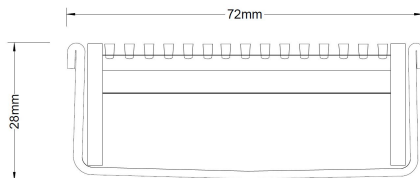

Grates longer than 1500mm supplied in sections. Tile Inserts longer than 1200mm supplied in sections. Channels over 3000mm supplied in sections with joiner. +/-2mm tolerance on dimensions.

PRODUCT APPLICATIONS

Bathroom Drainage	Pool and Spa Area Drainage
Aged / Health Care Drainage	Hospitality Drainage
Balcony Drainage	Paved Area Drainage
Commercial Drainage	Shower Drainage
Courtyard / Patio Drainage	Multi-Residential Drainage
Driveway Drainage	Special Needs Drainage

Copyright © Stormtech Pty Ltd. Patent 733361. Drawings not to scale, please use dimensions shown. Downloaded 12/06/2026 (please check for updates)

Visit stormtech.com.au
for tools + inspiration.

Phone **1300 653 403**

Email info@stormtech.com.au