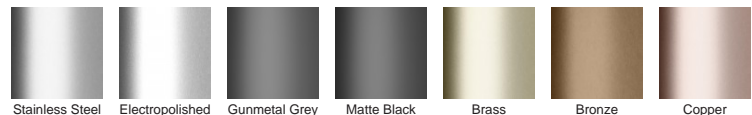

Please note that our TR grates have a non finished finish.

Please be aware that depending on the installation environment, for a pool installation or close to a surf beach, you may need to have your stainless steel grates electropolished.

**Code** 100TRi40MTL

**Range** 100

**Grate Style** TR

**Category** Made-to-Length

**Channel Material** Stainless Steel

**Steel Grade** 316

### STORMTECH COLOUR FINISHES

Electroplate finishes subject to natural variation with time and local environment. Factors such as pools/surf beaches may require electropolishing. Contact us for suitability.