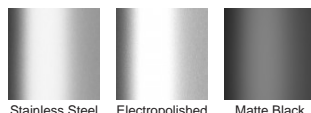

### STORMTECH COLOUR FINISHES

Electroplate finishes subject to natural variation with time and local environment. Factors such as pools/surf beaches may require electropolishing. Contact us for suitability.