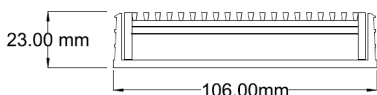

**Steel Grade** 316

Grates longer than 1500mm supplied in sections. Tile Inserts longer than 1200mm supplied in sections. Channels over 3000mm supplied in sections with joiner. +/-2mm tolerance on dimensions.

### SPECIFICATIONS + DIMENSIONS

<b>Channel Width</b>	106mm
<b>Channel Depth</b>	23mm
<b>Length(s)</b>	900mm 1000mm 1200mm 1500mm 1800mm 2000mm 2200mm 2400mm 2700mm 3000mm
<b>Outlet Size</b>	DN40, DN50, DN80, DN100