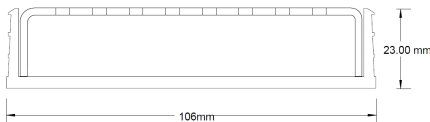

### SPECIFICATIONS + DIMENSIONS

<b>Channel Width</b>	106mm						
<b>Channel Depth</b>	23mm						
<b>Length(s)</b>	900mm	1000mm	1200mm	1500mm	1800mm	1900mm	2000mm
					2100mm	2200mm	2400mm
						2500mm	2700mm
							3000mm
<b>Outlet Size</b>	DN80, DN100						