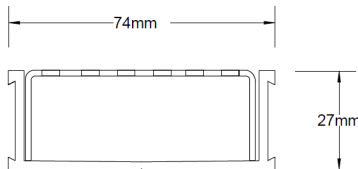

### SPECIFICATIONS + DIMENSIONS

<b>Channel Width</b>	74mm
<b>Channel Depth</b>	27mm
<b>Length(s)</b>	900mm 1000mm 1200mm 1500mm 1800mm 2000mm 2200mm 2400mm 2700mm 3000mm
<b>Outlet Size</b>	DN40, DN50

Grates longer than 1500mm supplied in sections. Tile Inserts longer than 1200mm supplied in sections. Channels over 3000mm supplied in sections with joiner. +/-2mm tolerance on dimensions.