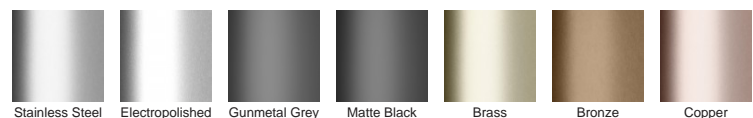

STORMTECH COLOUR FINISHES

Electroplate finishes subject to natural variation with time and local environment. Factors such as pools/surf beaches may require electropolishing. Contact us for suitability.

PRODUCT APPLICATIONS

Bathroom Drainage	Hospitality Drainage
Aged / Health Care Drainage	Paved Area Drainage
Balcony Drainage	Shower Drainage
Commercial Drainage	Multi-Residential Drainage
Courtyard / Patio Drainage	Special Needs Drainage
Pool and Spa Area Drainage	Threshold Drainage

Copyright © Stormtech Pty Ltd. Patent 733361. Drawings not to scale, please use dimensions shown. Downloaded 14/04/2026 (please check for updates)

Visit stormtech.com.au
for tools + inspiration.

Phone **1300 653 403**

Email info@stormtech.com.au