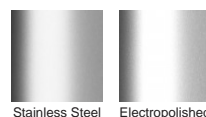

Steel Grade 316

Grates longer than 1500mm supplied in sections. Tile Inserts longer than 1200mm supplied in sections. Channels over 3000mm supplied in sections with joiner. +/-2mm tolerance on dimensions.

SPECIFICATIONS + DIMENSIONS

Channel Width	72mm
Channel Depth	27mm
Length(s)	900mm 1000mm 1200mm 1500mm 1800mm 2000mm
Outlet Size	DN50

STORMTECH COLOUR FINISHES

Electroplate finishes subject to natural variation with time and local environment. Factors such as pools/surf beaches may require electropolishing. Contact us for suitability.