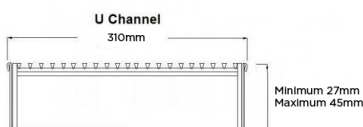

## Linear Drain

**304 stainless steel 300mm wide grate and custom channel depth.**

Recessed channel depth between 40mm-300mm

U-shaped channel depth between 27mm-45mm

Available with a 5mm wire x 5mm gap and 5mm wire x 5mm gap Grate Grip slip resistant dimple finish

**Range** Custom Fabrication

**Grate Style** CR

**Category** Custom Made

**Channel Material** Stainless Steel

**Steel Grade** 304

Grates longer than 1500mm supplied in sections. Tile Inserts longer than 1200mm supplied in sections. Channels over 3000mm supplied in sections with joiner. +/-2mm tolerance on dimensions.

### SPECIFICATIONS + DIMENSIONS

<b>Channel Width</b>	310mm
<b>Channel Depth</b>	40mm - 300mm
<b>Length(s)</b>	As Required
<b>Outlet Size</b>	DN40, DN50, DN65, DN80, DN100