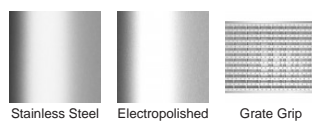

STORMTECH COLOUR FINISHES

Electroplate finishes subject to natural variation with time and local environment. Factors such as pools/surf beaches may require electropolishing. Contact us for suitability.

PRODUCT APPLICATIONS

Bathroom Drainage	Pool and Spa Area Drainage
Aged / Health Care Drainage	Paved Area Drainage
Balcony Drainage	Shower Drainage
Commercial Drainage	Multi-Residential Drainage
Courtyard / Patio Drainage	Special Needs Drainage
Driveway Drainage	Threshold Drainage

Copyright © Stormtech Pty Ltd. Patent 733361. Drawings not to scale, please use dimensions shown. Downloaded 13/04/2026 (please check for updates)