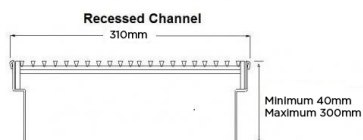

## Linear Drain

**304 stainless steel 300mm wide grate and custom channel depth.**

Recessed channel depth between 40mm-300mm

U-shaped channel depth between 27mm-45mm

Available with a 5mm wire x 5mm gap and 5mm wire x 5mm gap Grate Grip slip resistant dimple finish

**Range** Custom Fabrication

**Grate Style** CR

**Category** Custom Made

**Channel Material** Stainless Steel

**Steel Grade** 304

Grates longer than 1500mm supplied in sections. Tile Inserts longer than 1200mm supplied in sections. Channels over 3000mm supplied in sections with joiner. +/-2mm tolerance on dimensions.

### SPECIFICATIONS + DIMENSIONS

<b>Channel Width</b>	310mm
<b>Channel Depth</b>	40mm - 300mm
<b>Length(s)</b>	As Required
<b>Outlet Size</b>	DN40, DN50, DN65, DN80, DN100